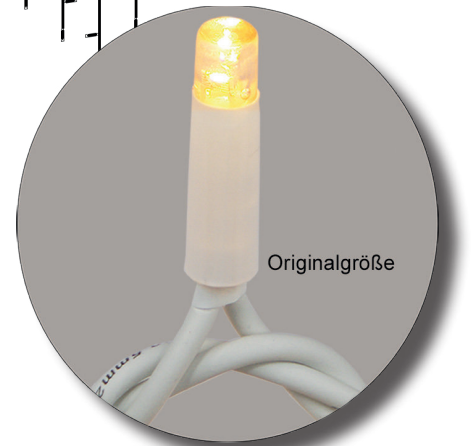

230V **EasyPlug**

LED IC114 WW-WF

LED IC114 W

○○○ LED weiß
Kabel weiß  **104-001E**

LED IC114 WW

○○○ LED warm-weiß
Kabel weiß  **104-009E**
Kabel schwarz  **104-005E**

LED IC114 WW-WF = 102 WW + 12 W FLASH

○○○ LED warm-weiß
Kabel weiß  **104-069E**

LED IC180

230V **EasyPlug**

LED IC180 WW-WF

LED IC180 W

○○○ LED weiß

Kabel weiß

104-006E

LED IC180 WW