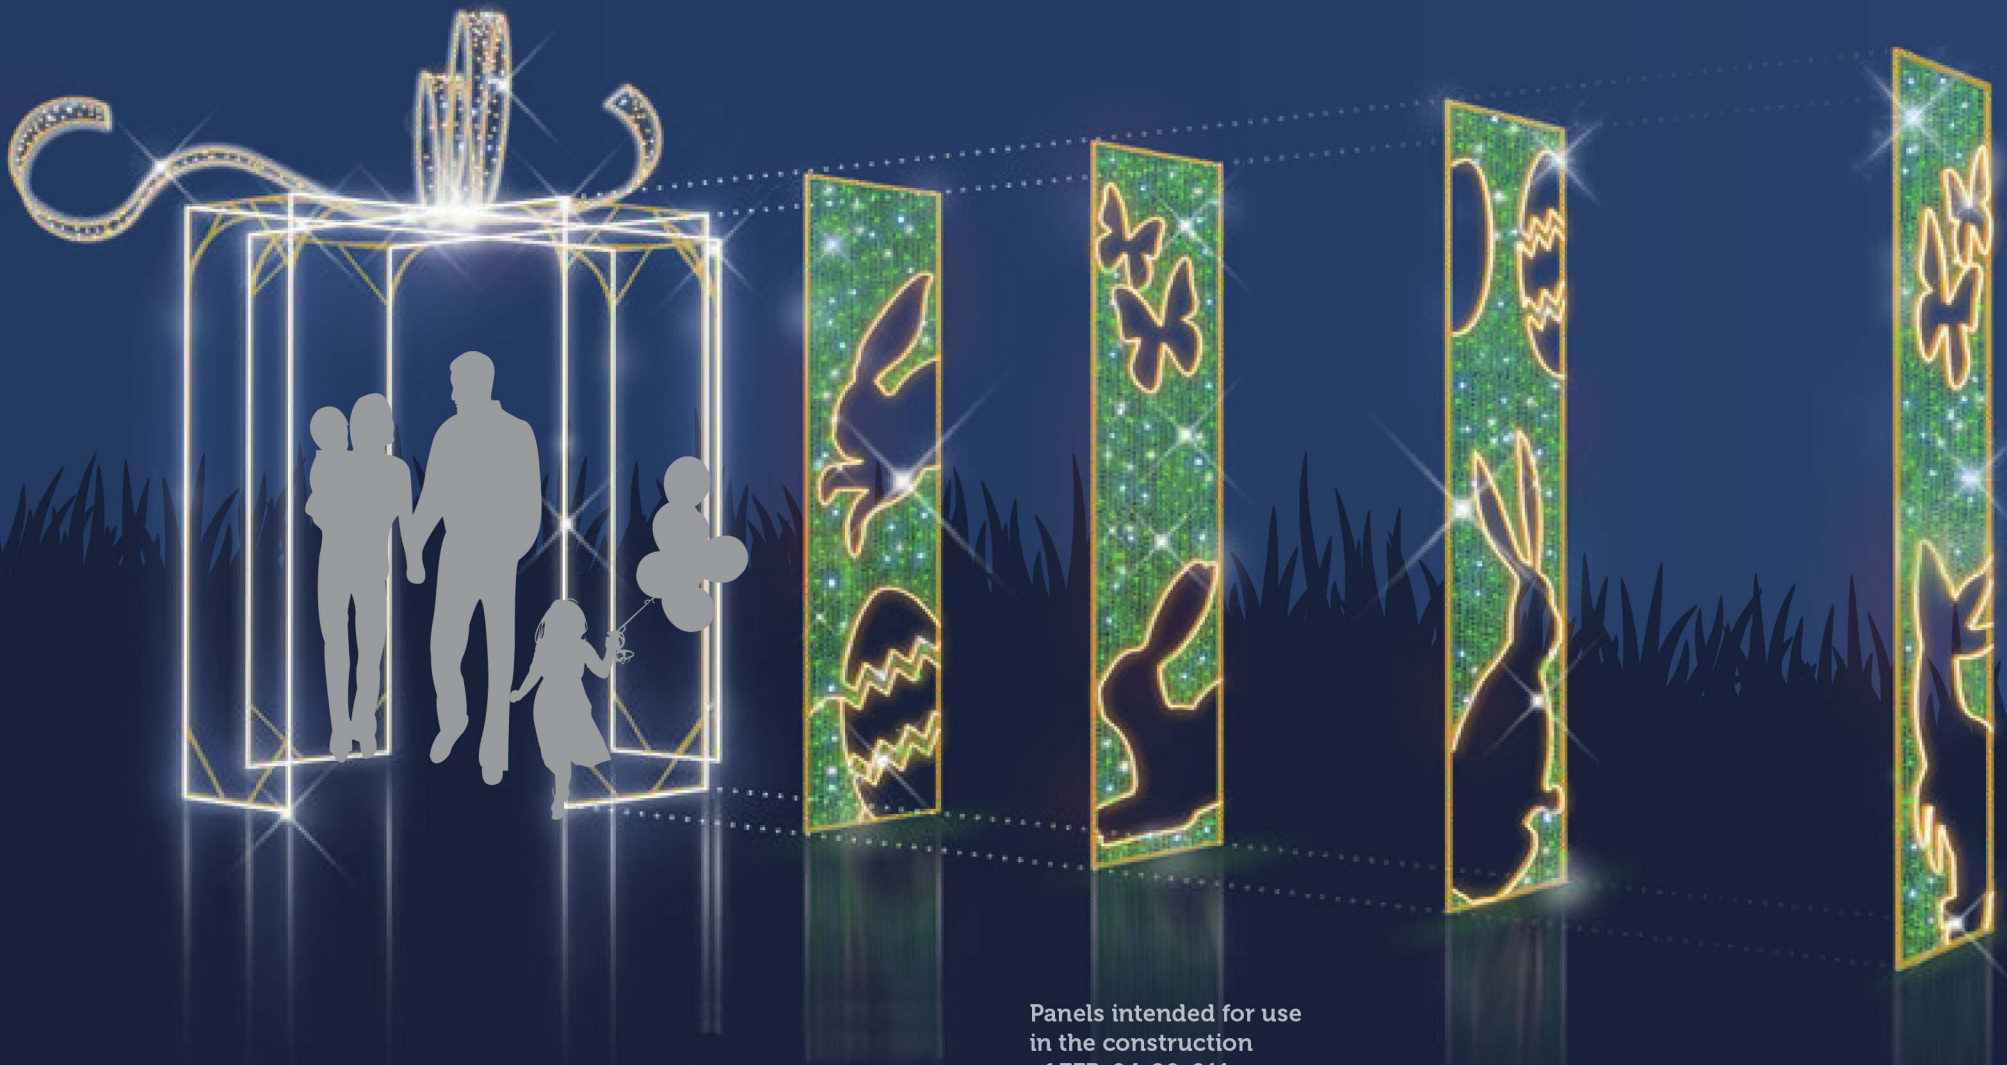

EFR-24-22-005 (kwiat / flower) 
160 x 410 x 160 cm
  
 

Base
EFR-24-22-006
100 x 120 x 100 cm 
 
 

EFR-04-20-011

→ 305 ↑ 425 ↗ 375 cm

Photo point

Personalization possibility

Panels intended for use
in the construction
of EFR-04-20-011