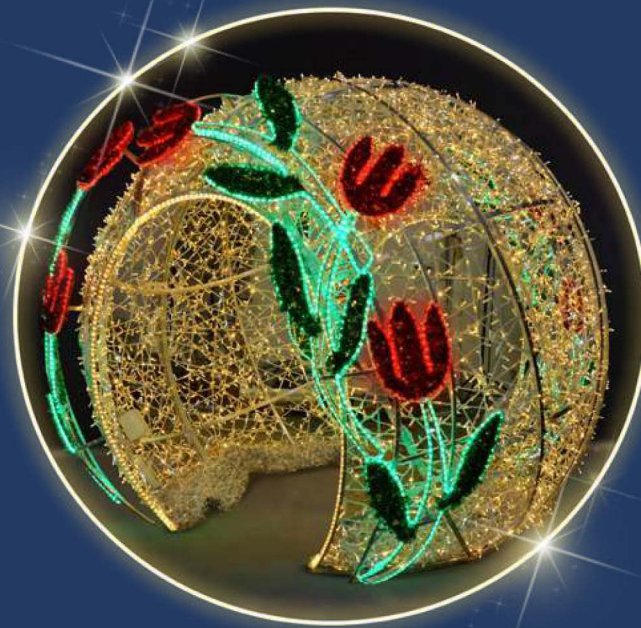

EASTER

SPRING

Symbols

-  PVC net
-  Foamed PVC with glitter
-  Polycarbonate with foil or print
-  Metal sheet
-  Indoor
-  Outdoor
-  Animation possibility
-  Seasonal flowers (artificial)
-  Snow drop, animated
-  Neon Flex
-  3D resin stickers
-  HIPS (High Impact Polystyrene)

EFR-07-22-002
550 x 420 x 370 cm 

EFP-23-19-011
245 x 280 x 150 cm 

NEW

Photo point

EBX-07-19-008
920 x 415 x 75 cm

NEW

EFR-02-20-003
300 x 250 x 300 cm

Also available in NO LIGHT version