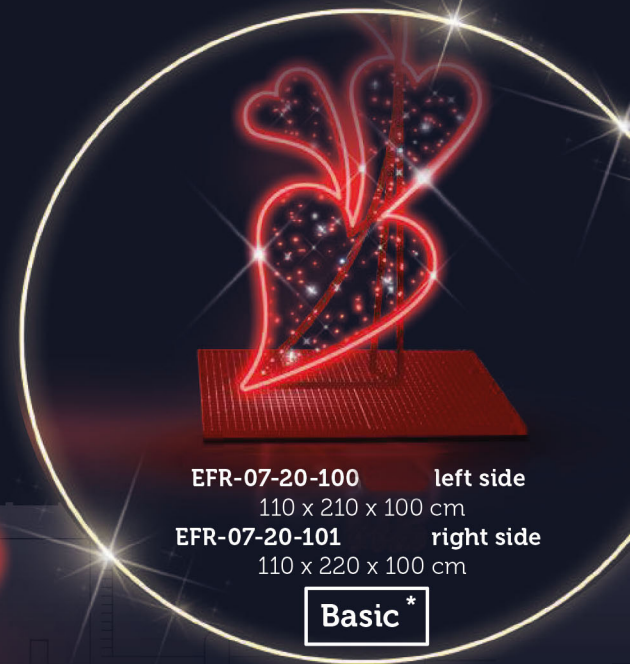

EBX-09-20-008
310 x 250 x 100 cm

Two types of bases available

EFR-07-20-099
100 x 300 x 100 cm

Basic*

Premium*

EFR-07-20-095
100 x 320 x 100 cm

Photo point

Two types of bases available

Premium*

EFR-07-20-096
110 x 230 x 80 cm

Photo point

Premium*

EFR-07-20-097
110 x 240 x 80 cm

Photo point

EFR-07-20-100 left side
110 x 210 x 100 cm
EFR-07-20-101 right side
110 x 220 x 100 cm

Basic*

Two types of bases available

Basic

EBX-09-20-012
330 x 270 x 100 cm

Photo point

Premium

EBX-09-20-010
330 x 290 x 100 cm

EFR-11-20-039
540 x 200 x 30 cm

Photo point