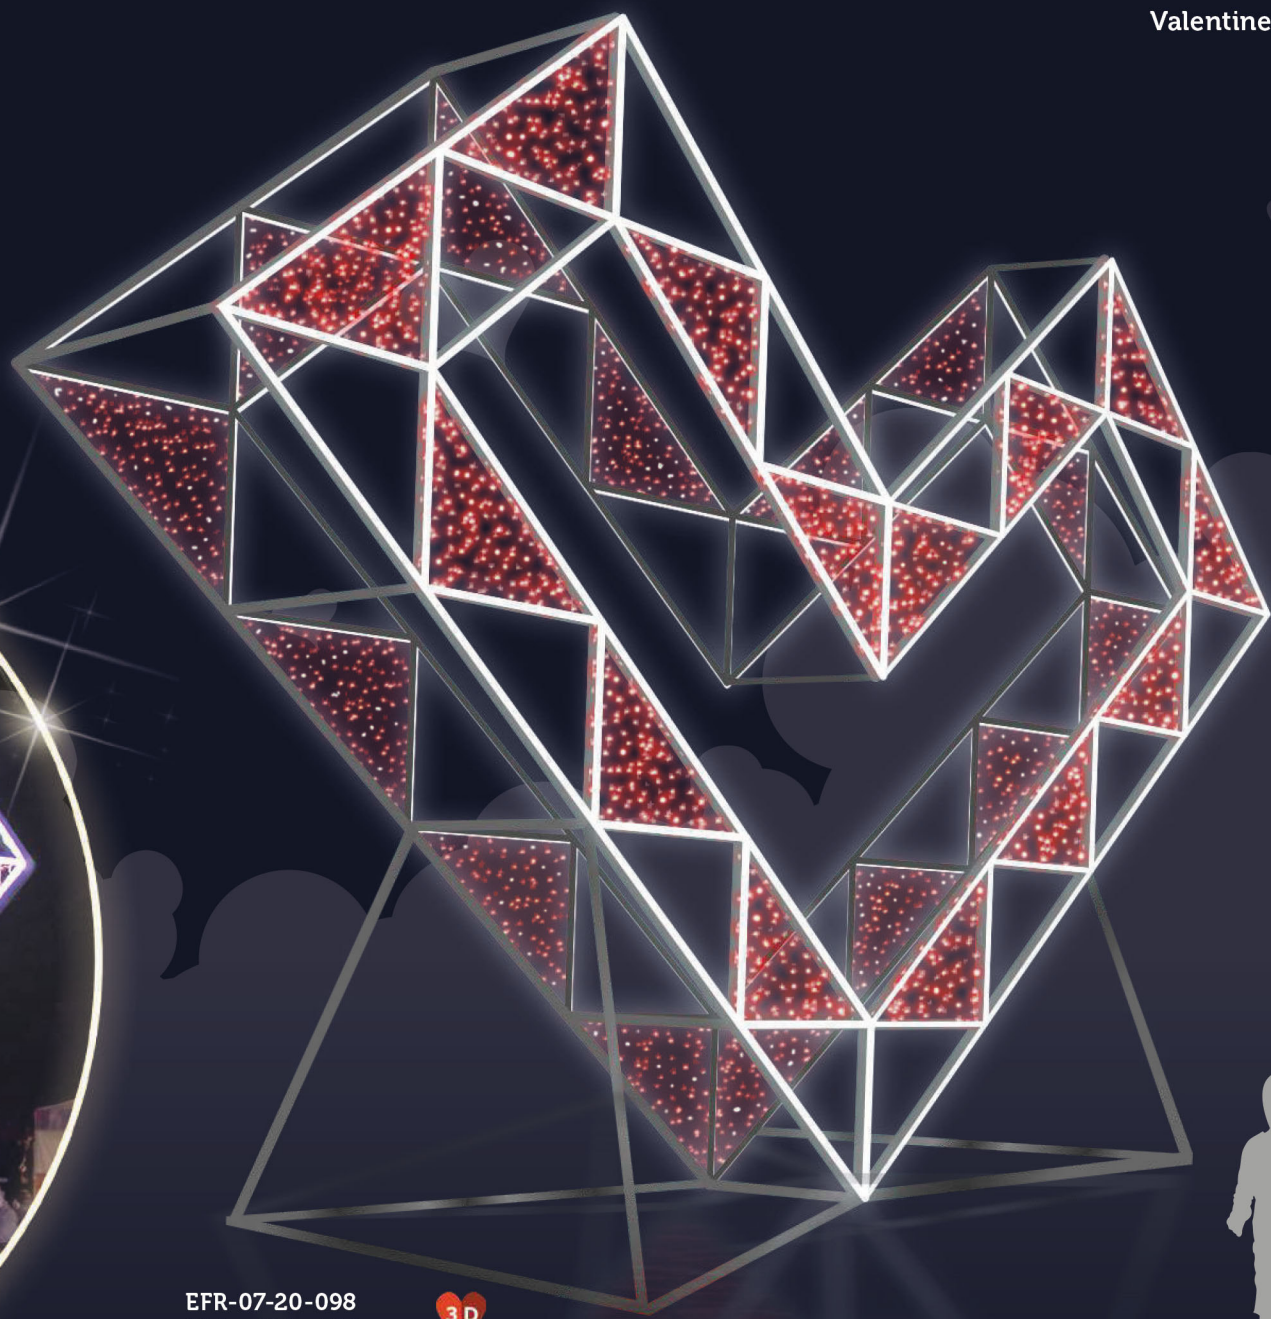

Two types of bases available

Basic

EBX-09-20-012
330 x 270 x 100 cm

Photo point

Premium

EBX-09-20-010
330 x 290 x 100 cm

EFR-11-20-039
540 x 200 x 30 cm

Photo point