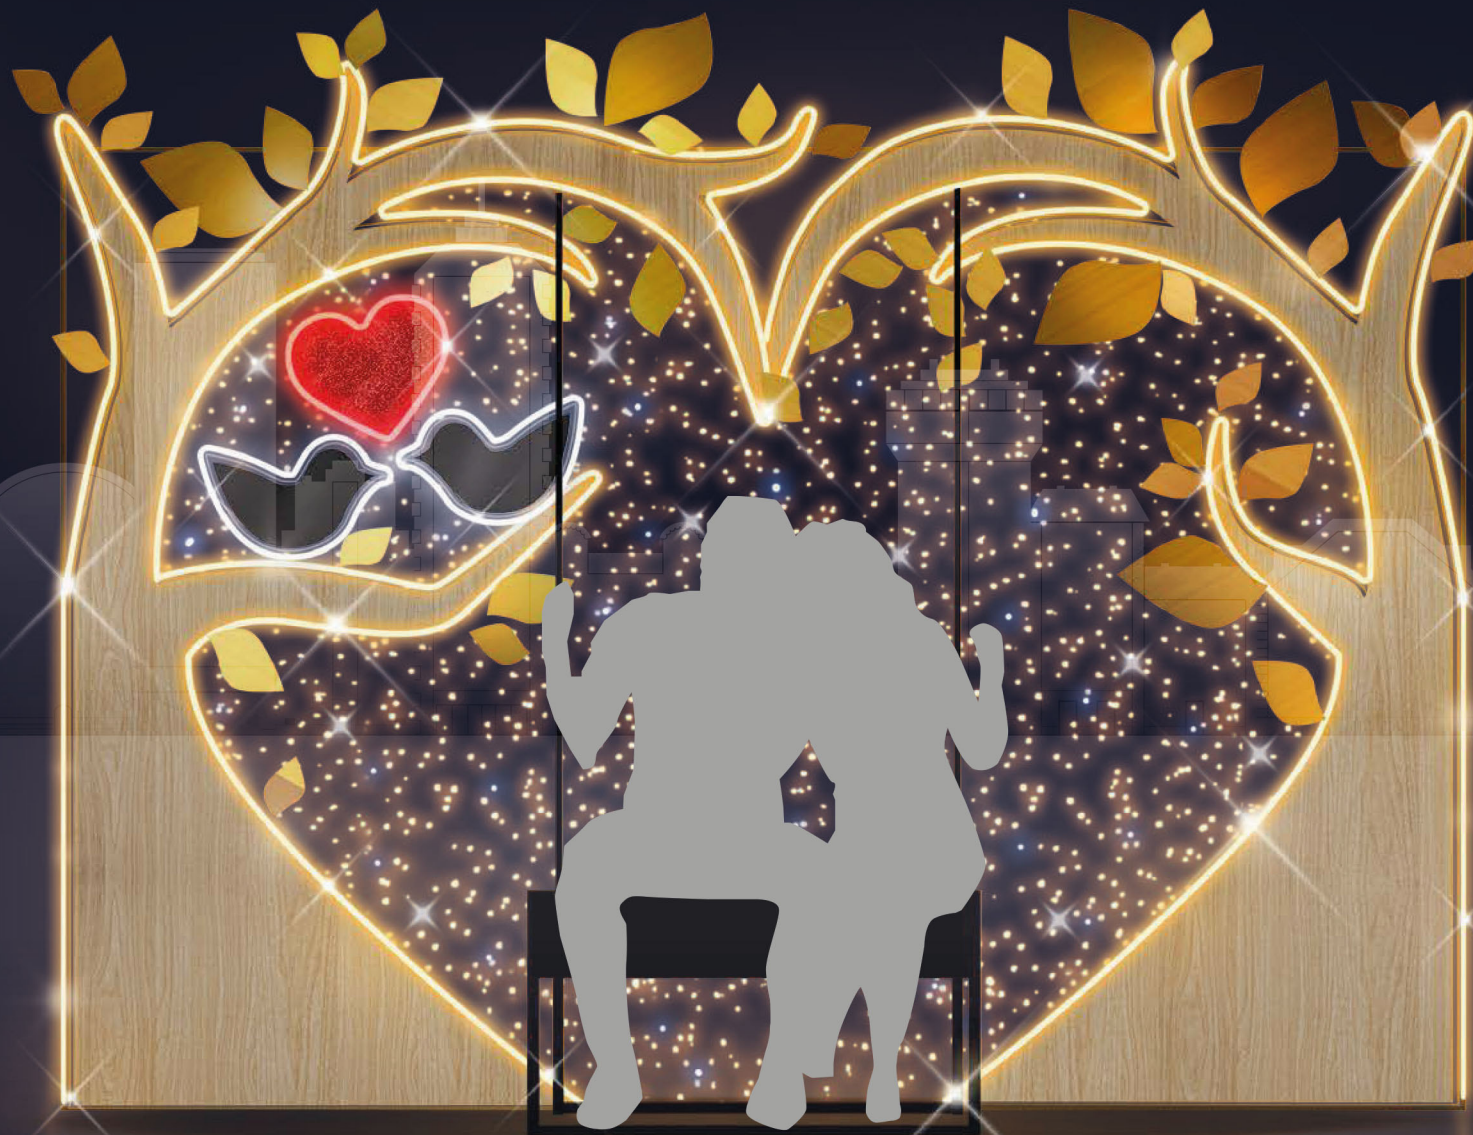

ESX-05-20-013
300 x 230 x 40 cm